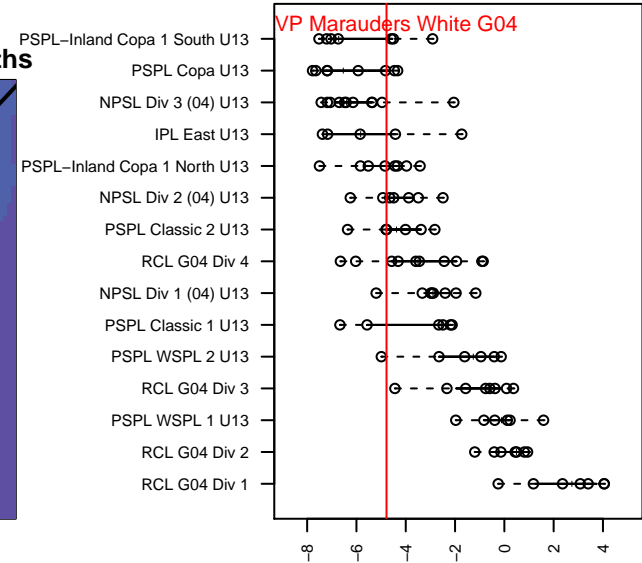

MVP Marauders White G04

Maple Valley Premier SC
 Maple Valley, WA
 G04 total strength=720
 attack=0.75 defense=0.76
 fall league = PSPL Classic 2 U13
 spr league = Spr PSPL Classic 2 U13

alt names used:
 MAPLE VALLEY PREMIERMARAUDERS WHI
 MVP Marauders 04' White
 MVP Marauders White 04'
 MVP Marauders 04' White
 MVP MARAUDERS WHITE 04 (WA)

Venues played:
 2016 RVS Classic GU13-14 Silver
 2016 Sounders FC Cup GU13 Silver
 2016 Central WA Super Cup U13 Gold
 2016 PSPL Classic 2 U13
 2016 Spr PSPL Classic 2 U13
 2016 WA Cup U13 Silver U13

MVP Marauders White G04
 Dots are actual minus expected GF (blue circles) and GA (red triangles).
 Blue line is smoothed change in attack strength. Red is smoothed change in defense strength.

**attack and defense variance (black dot)
relative to other teams
and top 10 in region**

**attack and defense rating
relative to others at age
and all opponents in last 13 months**

Performance relative to 13 month average