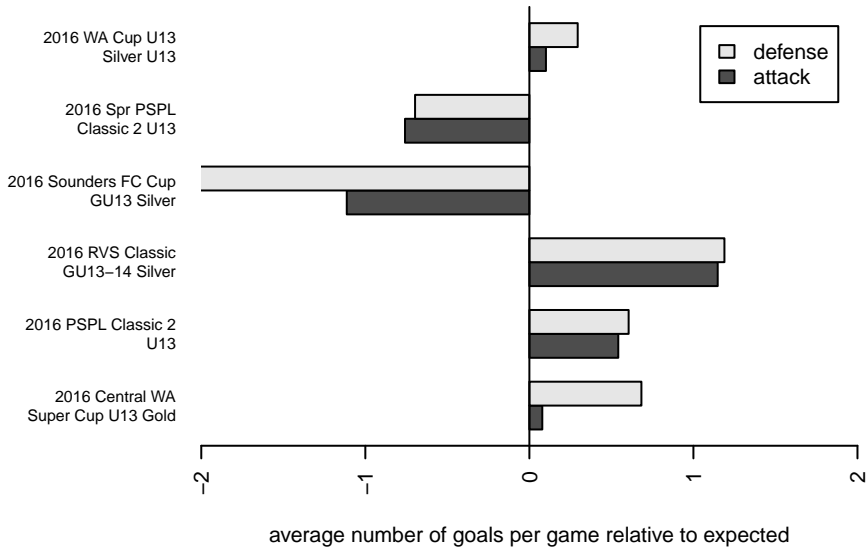

MVP Marauders White G04

Maple Valley Premier SC
 Maple Valley, WA
 G04 total strength=720
 attack=0.75 defense=0.76
 fall league = PSPL Classic 2 U13
 spr league = Spr PSPL Classic 2 U13

alt names used:
 MAPLE VALLEY PREMIERMARAUDERS WHI
 MVP Marauders 04' White
 MVP Marauders White 04'
 MVP Marauders 04' White
 MVP MARAUDERS WHITE 04 (WA)

Venues played:
 2016 RVS Classic GU13-14 Silver
 2016 Sounders FC Cup GU13 Silver
 2016 Central WA Super Cup U13 Gold
 2016 PSPL Classic 2 U13
 2016 Spr PSPL Classic 2 U13
 2016 WA Cup U13 Silver U13

MVP Marauders White G04
 Dots are actual minus expected GF (blue circles) and GA (red triangles).
 Blue line is smoothed change in attack strength. Red is smoothed change in defense strength.

**attack and defense variance (black dot)
relative to other teams
and top 10 in region**

**attack and defense rating
relative to others at age
and all opponents in last 13 months**

Performance relative to 13 month average