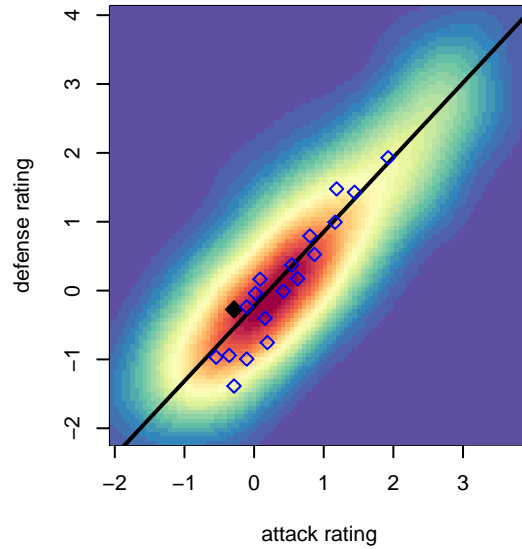

MVP Marauders White G04

Maple Valley Premier SC
 Maple Valley, WA
 G04 total strength=720
 attack=0.75 defense=0.76
 fall league = PSPL Classic 2 U13
 spr league = Spr PSPL Classic 2 U13

alt names used:
 MAPLE VALLEY PREMIERMARAUDERS WHI
 MVP Marauders 04' White
 MVP Marauders White 04'
 MVP Marauders 04' White
 MVP MARAUDERS WHITE 04 (WA)

Venues played:
 2016 RVS Classic GU13-14 Silver
 2016 Sounders FC Cup GU13 Silver
 2016 Central WA Super Cup U13 Gold
 2016 PSPL Classic 2 U13
 2016 Spr PSPL Classic 2 U13
 2016 WA Cup U13 Silver U13

MVP Marauders White G04
 Dots are actual minus expected GF (blue circles) and GA (red triangles).
 Blue line is smoothed change in attack strength. Red is smoothed change in defense strength.

**attack and defense variance (black dot)
relative to other teams
and top 10 in region**

**attack and defense rating
relative to others at age
and all opponents in last 13 months**

Performance relative to 13 month average