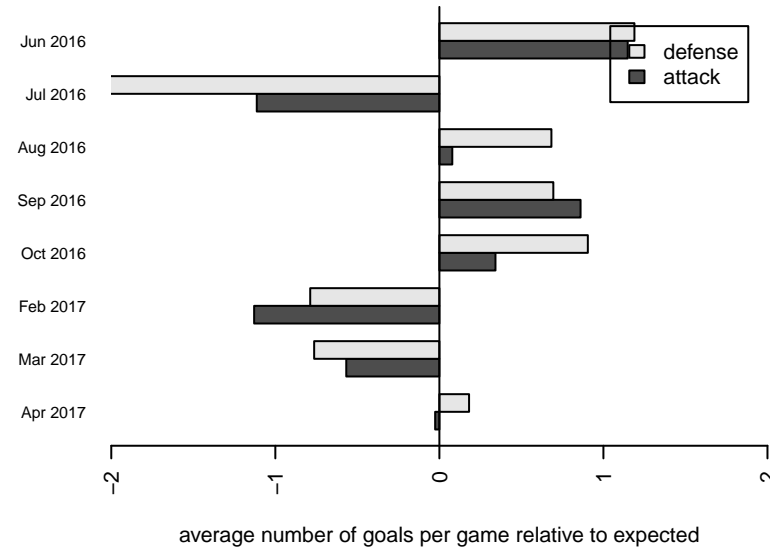

Performance relative to 13 month average