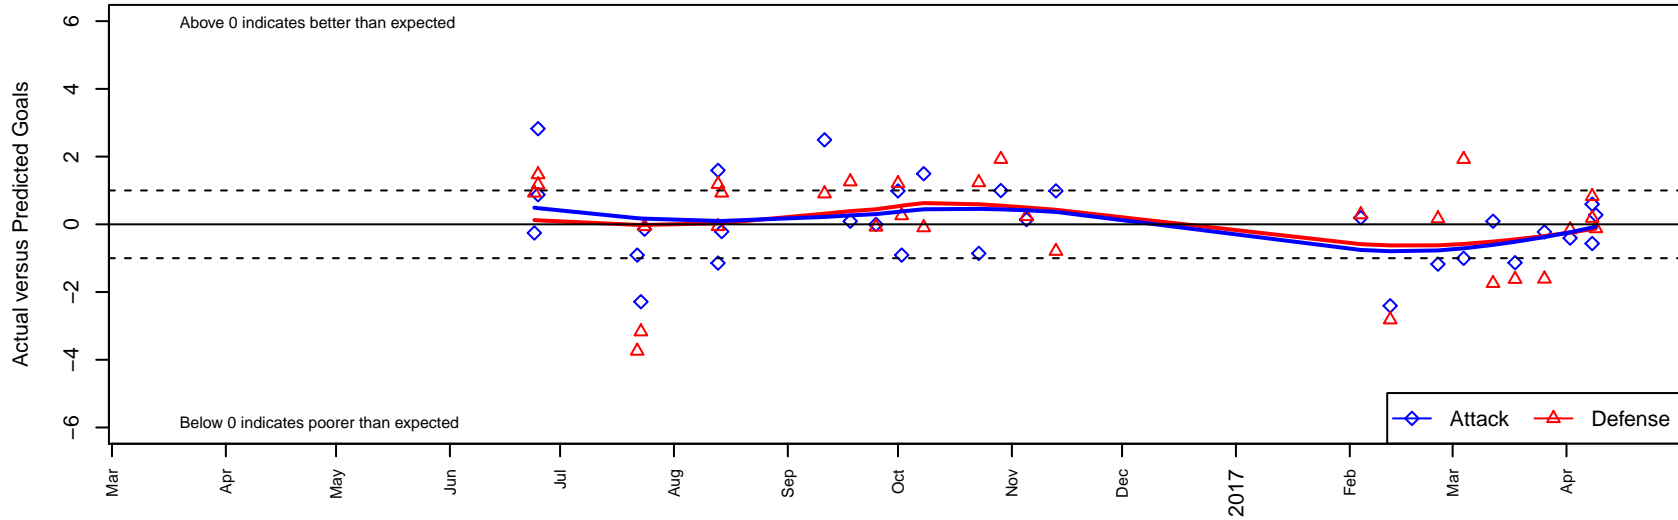

MVP Marauders White G04

Maple Valley Premier SC
 Maple Valley, WA
 G04 total strength=720
 attack=0.75 defense=0.76
 fall league = PSPL Classic 2 U13
 spr league = Spr PSPL Classic 2 U13

alt names used:
 MAPLE VALLEY PREMIERMARAUDERS WHI
 MVP Marauders 04' White
 MVP Marauders White 04'
 MVP Marauders 04' White
 MVP MARAUDERS WHITE 04 (WA)

Venues played:
 2016 RVS Classic GU13-14 Silver
 2016 Sounders FC Cup GU13 Silver
 2016 Central WA Super Cup U13 Gold
 2016 PSPL Classic 2 U13
 2016 Spr PSPL Classic 2 U13
 2016 WA Cup U13 Silver U13

MVP Marauders White G04
 Dots are actual minus expected GF (blue circles) and GA (red triangles).
 Blue line is smoothed change in attack strength. Red is smoothed change in defense strength.

**attack and defense variance (black dot)
relative to other teams
and top 10 in region**

**attack and defense rating
relative to others at age
and all opponents in last 13 months**

Performance relative to 13 month average