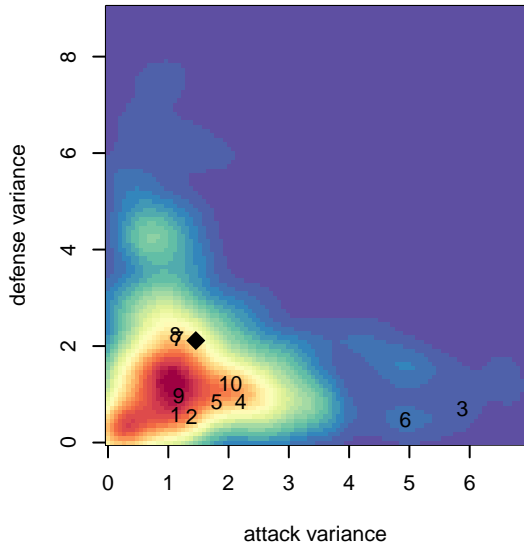

MVP Marauders White G04

Maple Valley Premier SC
 Maple Valley, WA
 G04 total strength=720
 attack=0.75 defense=0.76
 fall league = PSPL Classic 2 U13
 spr league = Spr PSPL Classic 2 U13

alt names used:
 MAPLE VALLEY PREMIERMARAUDERS WHI
 MVP Marauders 04' White
 MVP Marauders White 04'
 MVP Marauders 04' White
 MVP MARAUDERS WHITE 04 (WA)

Venues played:
 2016 RVS Classic GU13-14 Silver
 2016 Sounders FC Cup GU13 Silver
 2016 Central WA Super Cup U13 Gold
 2016 PSPL Classic 2 U13
 2016 Spr PSPL Classic 2 U13
 2016 WA Cup U13 Silver U13

MVP Marauders White G04
 Dots are actual minus expected GF (blue circles) and GA (red triangles).
 Blue line is smoothed change in attack strength. Red is smoothed change in defense strength.

**attack and defense variance (black dot)
relative to other teams
and top 10 in region**

**attack and defense rating
relative to others at age
and all opponents in last 13 months**

Performance relative to 13 month average